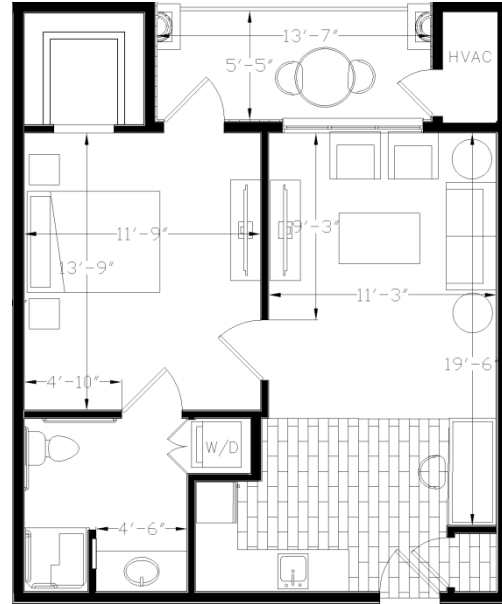

# The Retreat

At Sunbrook  
ASSISTED LIVING

**STUDIO**

**JUMBO STUDIO**

**1 BED x 1 BATH**

**1 BED x 1.5 BATH**

**2 BED x 1.5 BATH**

## Independent & Assisted Living Apartment Floor Plans