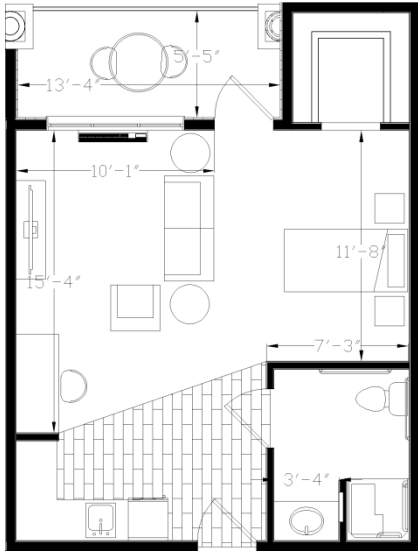

# The Retreat

At Sunbrook  
ASSISTED LIVING

**STUDIO**

**JUMBO STUDIO**

**1 BED x 1 BATH**

**1 BED x 1.5 BATH**

**2 BED x 1.5 BATH**

## Independent & Assisted Living Apartment Floor Plans