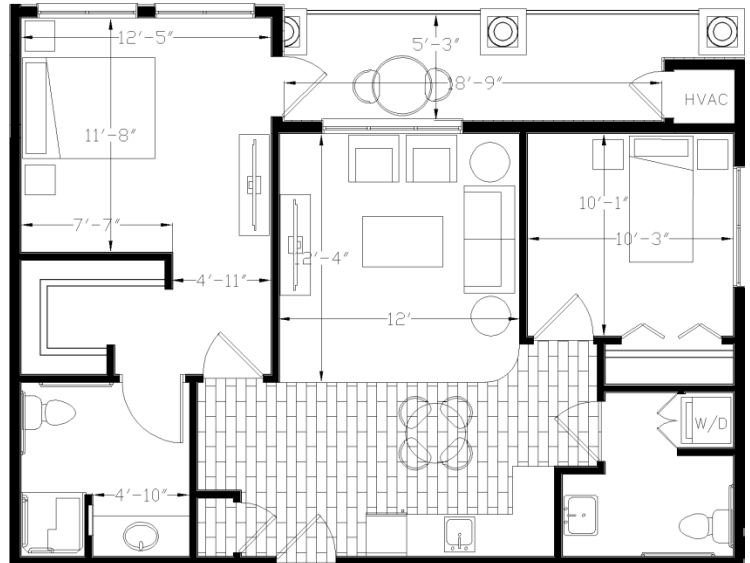

# The Retreat

At Sunbrook  
ASSISTED LIVING

**STUDIO**

**JUMBO STUDIO**

**1 BED x 1 BATH**

**1 BED x 1.5 BATH**

**2 BED x 1.5 BATH**

## Independent & Assisted Living Apartment Floor Plans