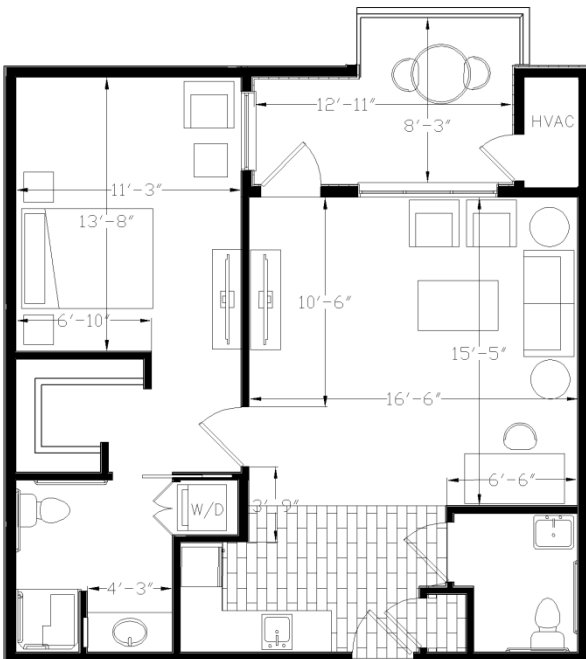

# The Retreat

At Sunbrook  
ASSISTED LIVING

**STUDIO**

**JUMBO STUDIO**

**1 BED x 1 BATH**

**1 BED x 1.5 BATH**

**2 BED x 1.5 BATH**

## Independent & Assisted Living Apartment Floor Plans