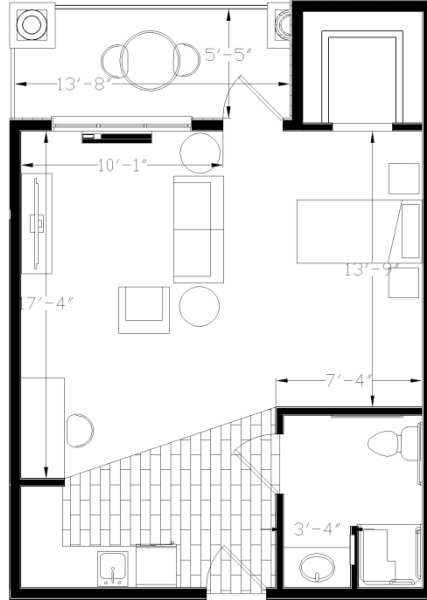

# The Retreat

At Sunbrook  
ASSISTED LIVING

**STUDIO**

**JUMBO STUDIO**

**1 BED x 1 BATH**

**1 BED x 1.5 BATH**

**2 BED x 1.5 BATH**

## Independent & Assisted Living Apartment Floor Plans