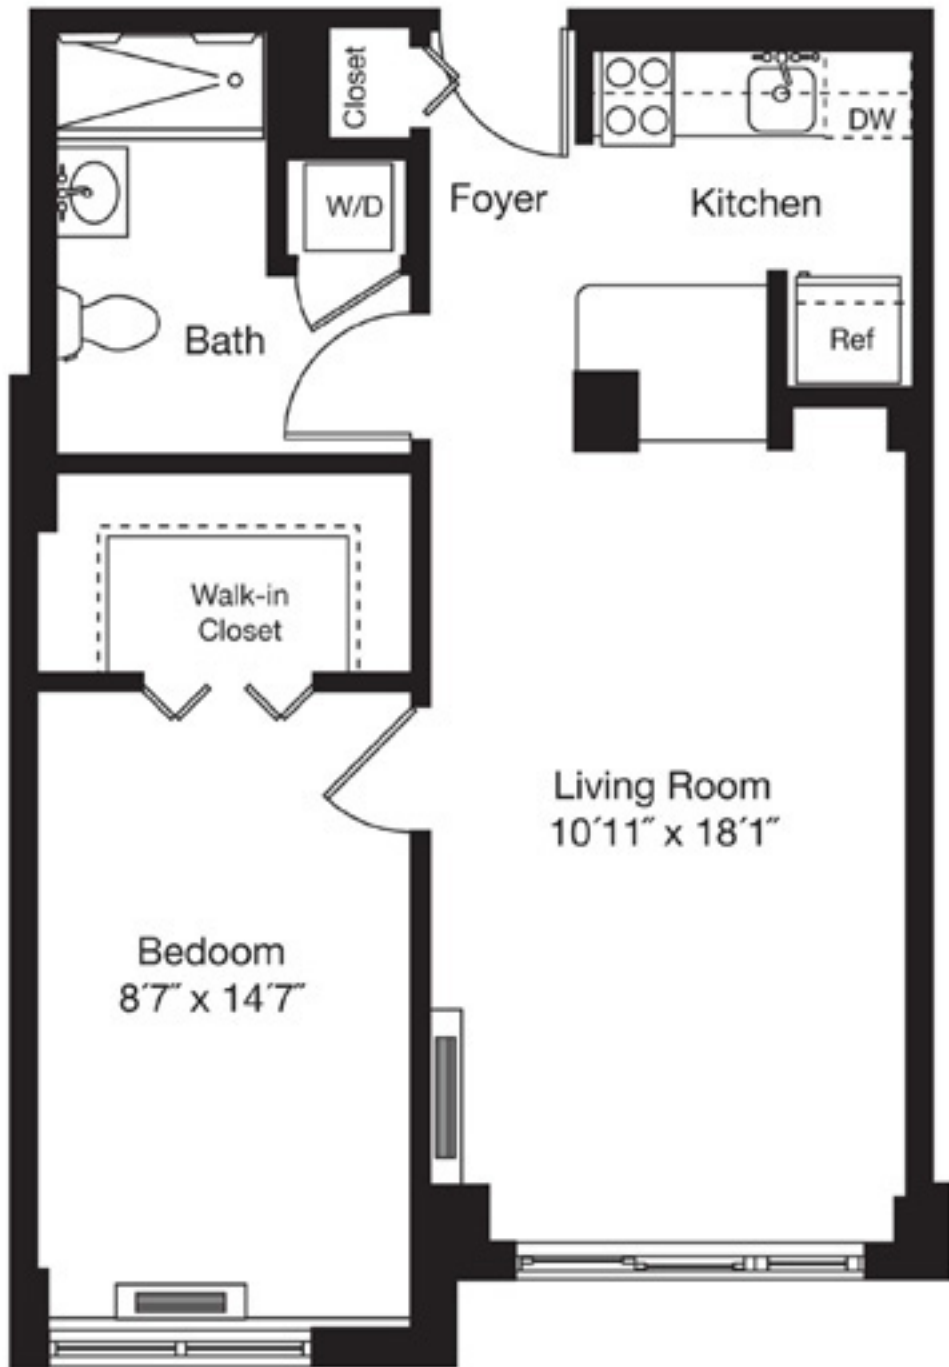

Thomas Circle Apartments  
Studio

Living Area  
19'4" x 20'7"

Thomas Circle Apartments  
1 Bedroom

Thomas Circle Apartments  
2 Bedroom

## Thomas Circle Apartments 2 Bedroom

## 3 Bedroom