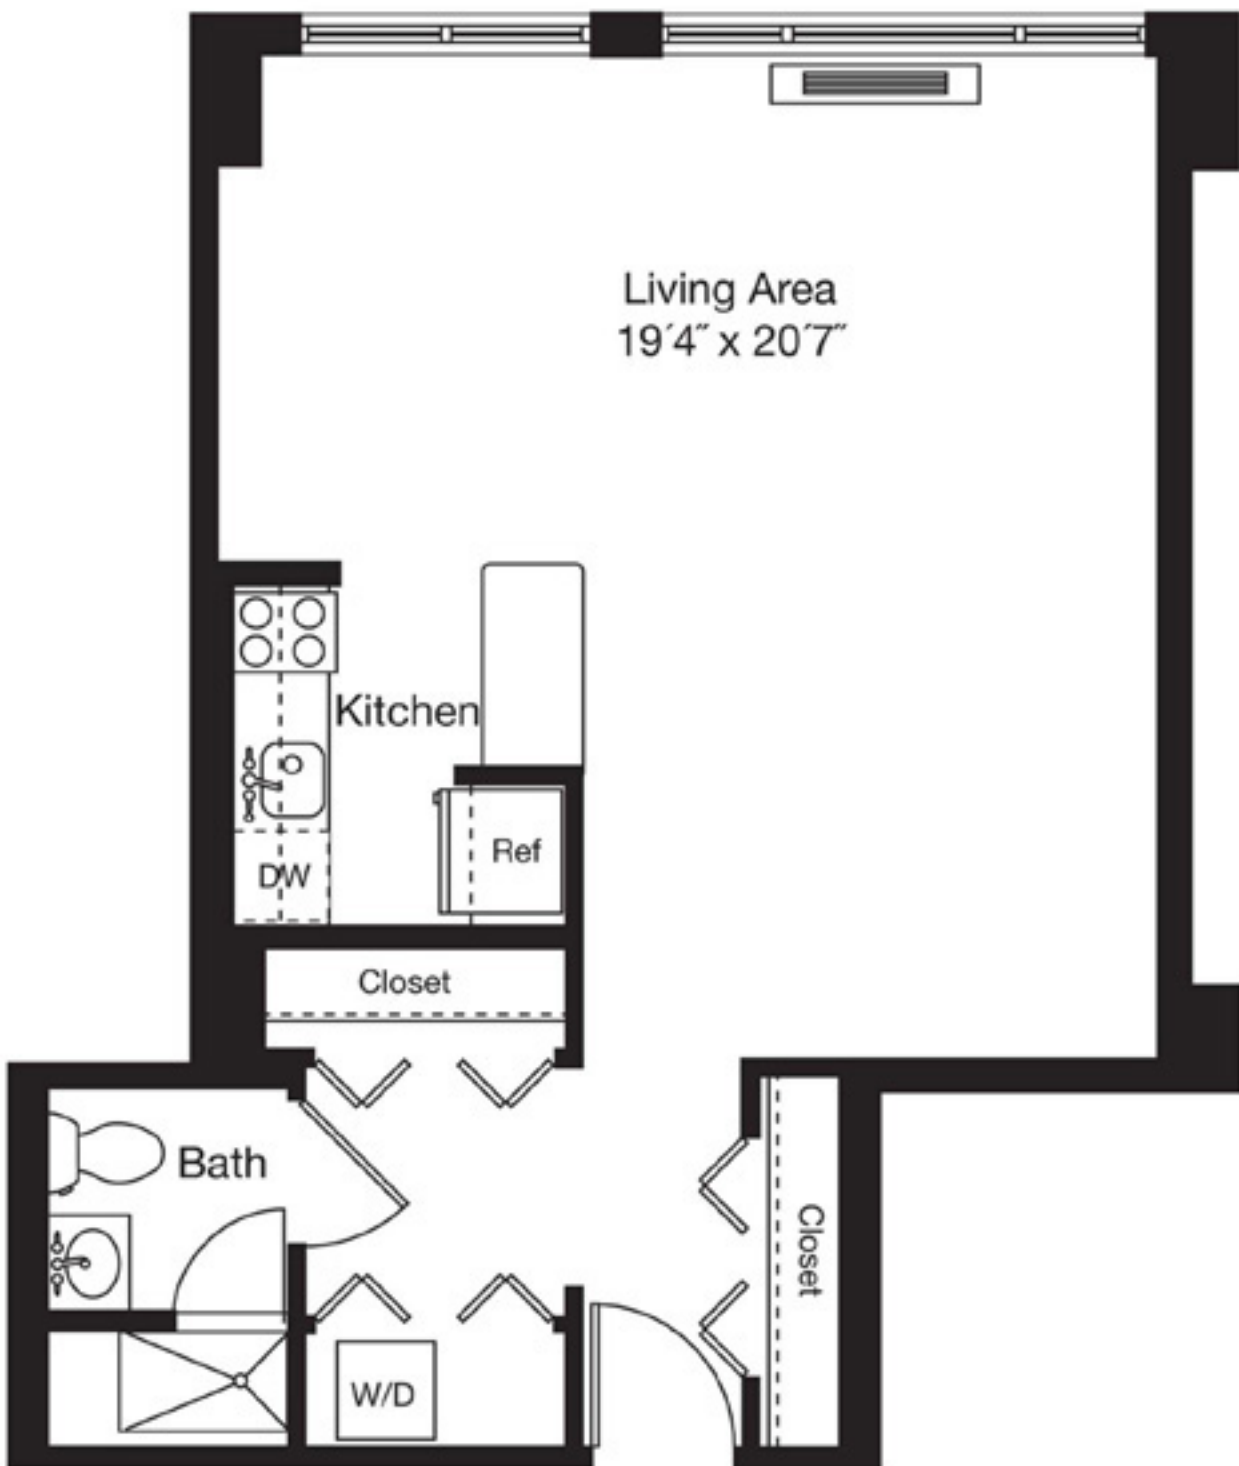

Thomas Circle Apartments  
Studio

Living Area  
19'4" x 20'7"

Thomas Circle Apartments  
1 Bedroom

Thomas Circle Apartments  
2 Bedroom

## Thomas Circle Apartments 2 Bedroom

# Thomas Circle Apartments

## 3 Bedroom