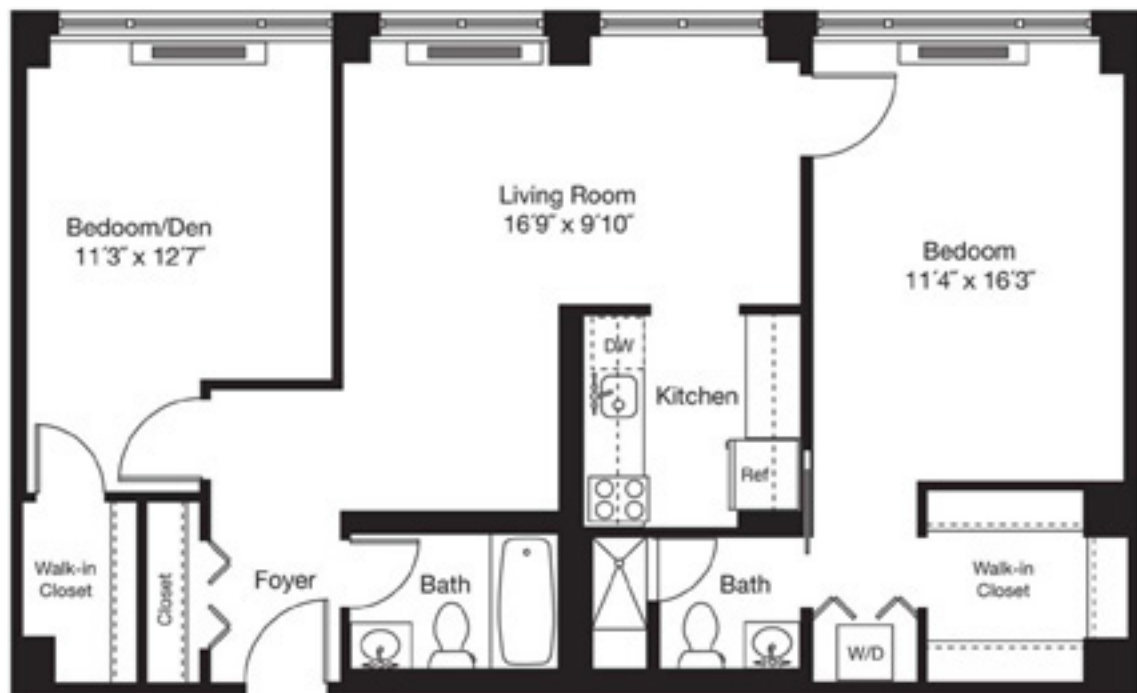

Thomas Circle Apartments  
Studio

Living Area  
19'4" x 20'7"

Thomas Circle Apartments  
1 Bedroom

Thomas Circle Apartments  
2 Bedroom

## Thomas Circle Apartments 2 Bedroom

## 3 Bedroom