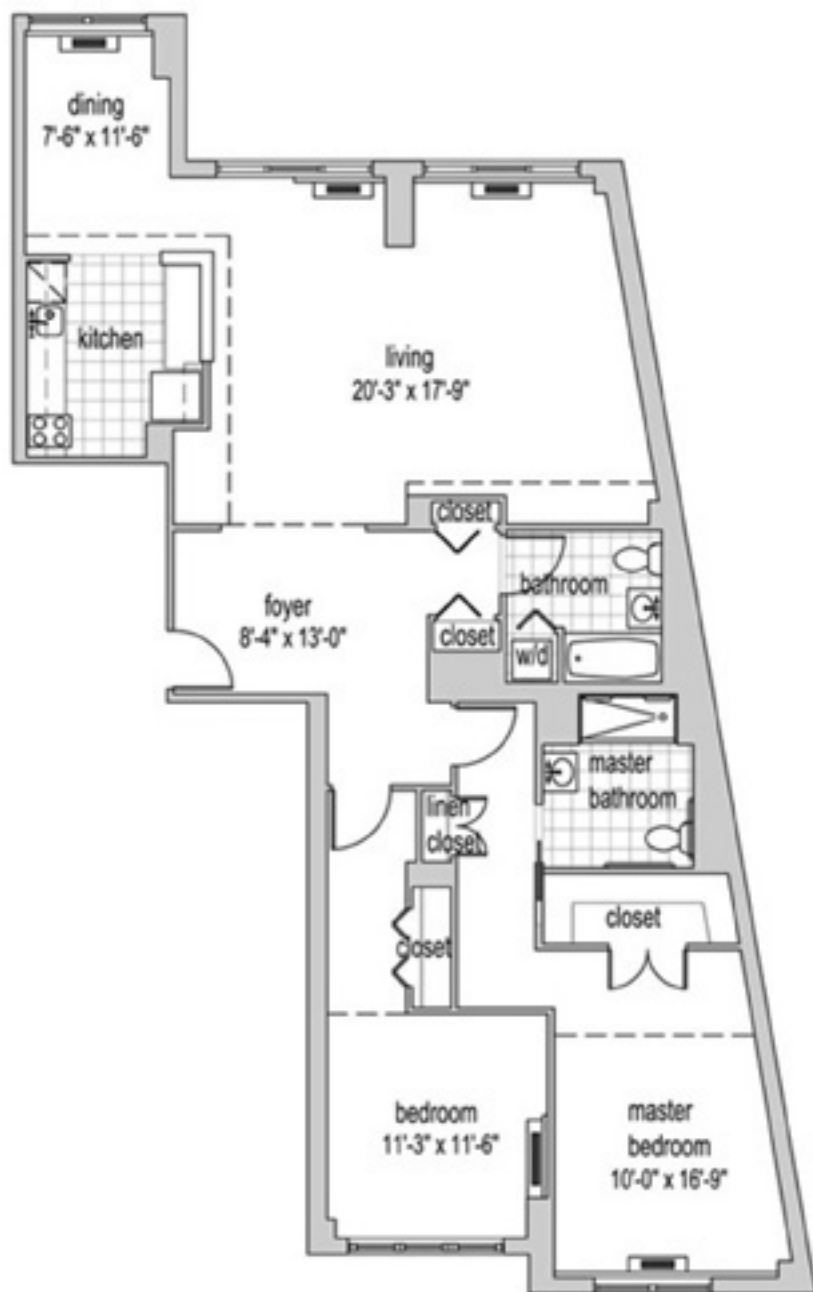

Thomas Circle Apartments  
Studio

Living Area  
19'4" x 20'7"

Thomas Circle Apartments  
1 Bedroom

Thomas Circle Apartments  
2 Bedroom

## Thomas Circle Apartments 2 Bedroom

## 3 Bedroom