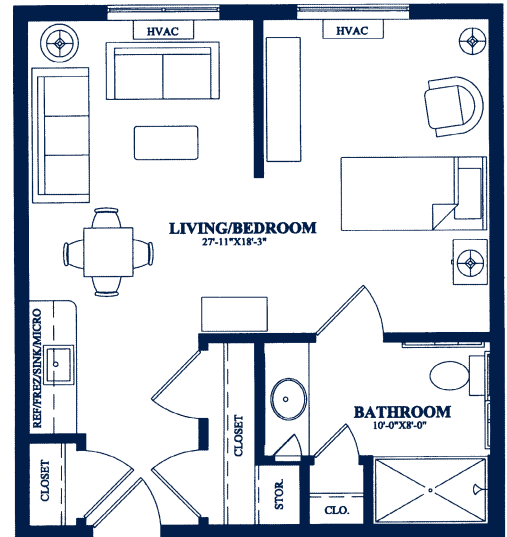

# Sample Floor Plans

Hillhaven offers seven floor plans, from suites to apartments that can accommodate two residents.

The Magnolia 618 sq. ft.

The Aspen 440 sq. ft.

The Birch 502 sq. ft.

The Willow 381 sq. ft.

## HILLHAVEN

ASSISTED LIVING, MEMORY CARE,  
SKILLED NURSING & REHABILITATION