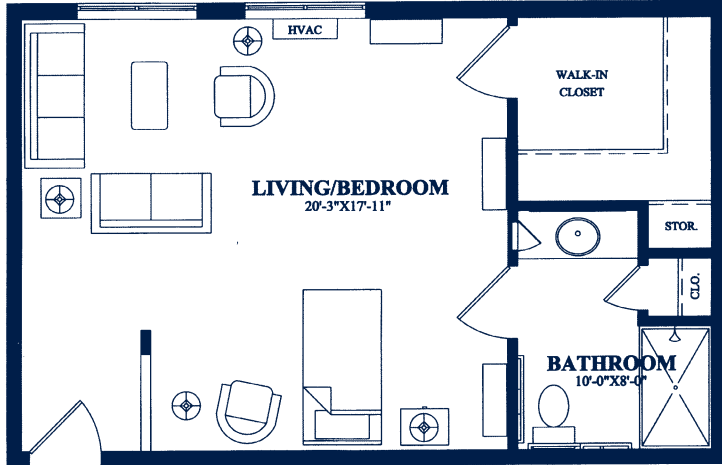

# Sample Floor Plans

Hillhaven offers seven floor plans, from suites to apartments that can accommodate two residents.

The Magnolia 618 sq. ft.

The Aspen 440 sq. ft.

The Birch 502 sq. ft.

The Willow 381 sq. ft.