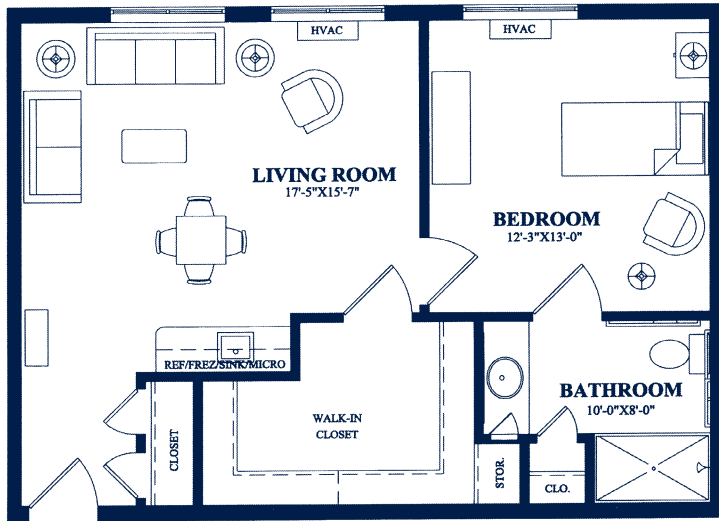

# Sample Floor Plans

Hillhaven offers seven floor plans, from suites to apartments that can accommodate two residents.

The Magnolia 618 sq. ft.

The Aspen 440 sq. ft.

The Birch 502 sq. ft.

The Willow 381 sq. ft.

## HILLHAVEN

ASSISTED LIVING, MEMORY CARE,  
SKILLED NURSING & REHABILITATION