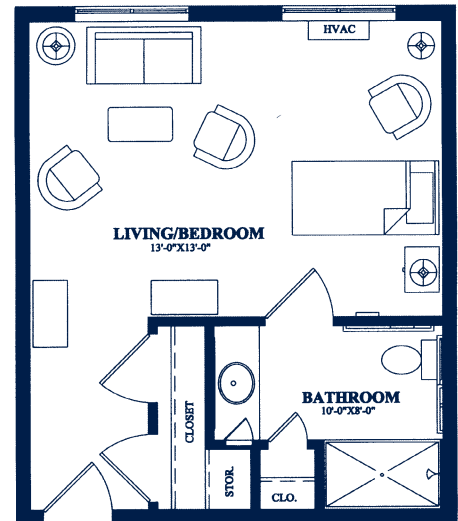

# Sample Floor Plans

Hillhaven offers seven floor plans, from suites to apartments that can accommodate two residents.

The Magnolia 618 sq. ft.

The Aspen 440 sq. ft.

The Birch 502 sq. ft.

The Willow 381 sq. ft.

## HILLHAVEN

ASSISTED LIVING, MEMORY CARE,  
SKILLED NURSING & REHABILITATION